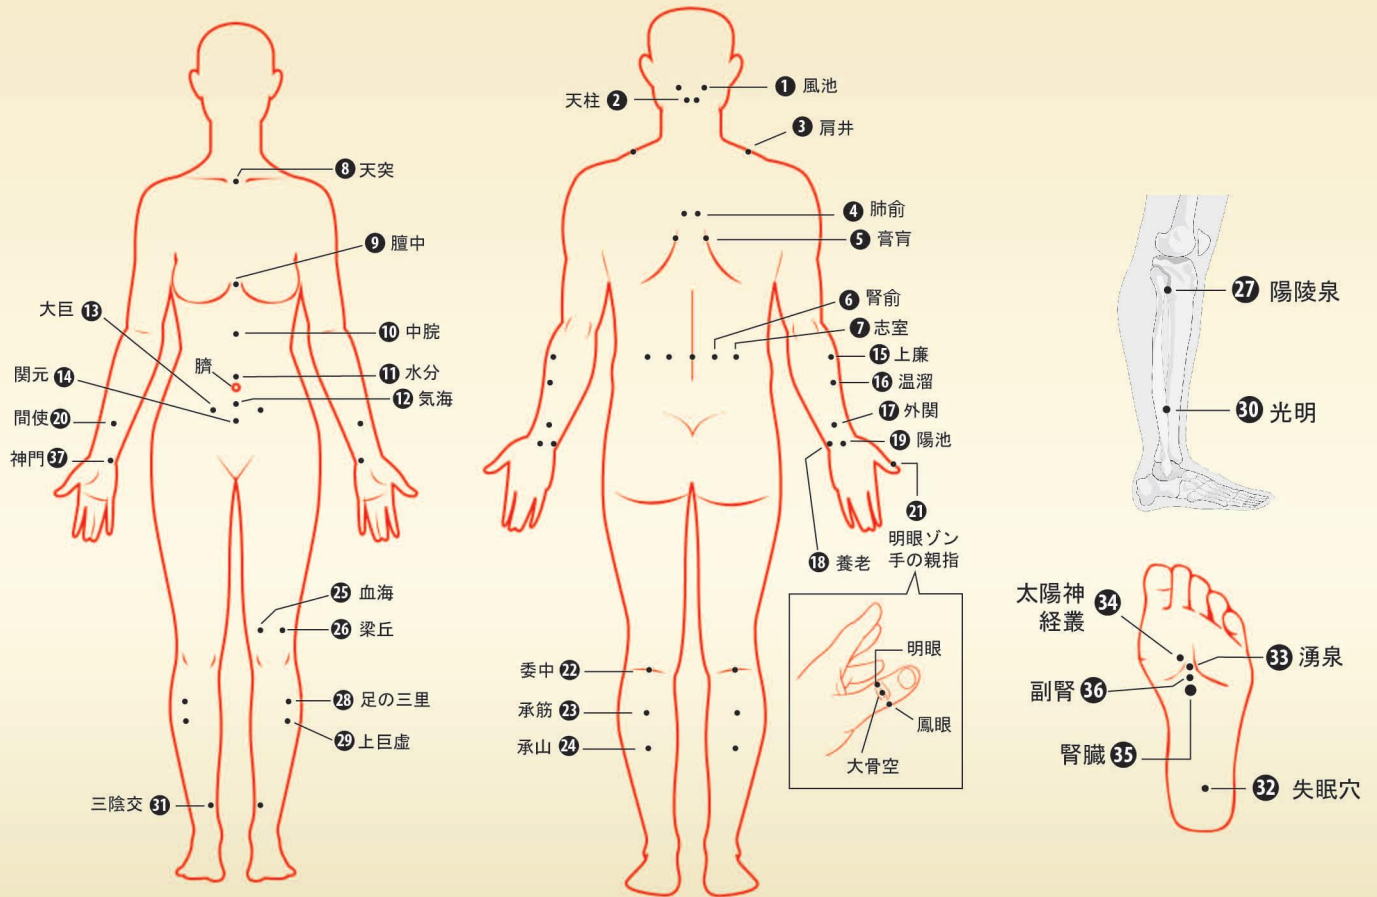

Benefits of BAE Power-Point

GDV Result

	Tap Water	Tap water put onto BAE Power-Point for 1 hours	With the infusion of BAE, the energy has increased by 110%
Energy	150,026	314,572	

GDV Result

	Before	After 2 hours	The energy has increased by 22%.
Energy	26570	32296	
Symmetry	68%	96%