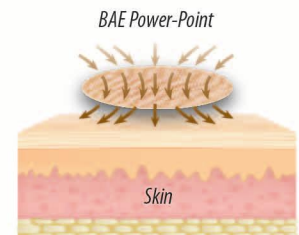

30粒
大粒~35mm
(6粒 x 5シート)

人体に有効な電磁波の力で体調を
整え情緒を安定
パフォーマンスのギアを上げろ!!

Adjust your physical condition with
the power of electromagnetic
waves effective for the human
body and stabilize the emotion.
Get the performance gear up !!

Benefits of BAE Power-Point

GDV Result

	Tap Water	Tap water put onto BAE Power-Point for 1 hours	With the infusion of BAE, the energy has increased by 110%
Energy	150,026	314,572	

GDV Result

	Before	After 2 hours	The energy has increased by 22%.
Energy	26570	32296	
Symmetry	68%	96%	