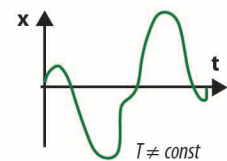

30粒
大粒~35mm
(6粒 x 5シート)

人体に有効な電磁波の力で体調を
整え情緒を安定
パフォーマンスのギアを上げろ!!

Adjust your physical condition with
the power of electromagnetic
waves effective for the human
body and stabilize the emotion.
Get the performance gear up !!

Benefits of BAE Power-Point

GDV Result

	Tap Water	Tap water put onto BAE Power-Point for 1 hours	With the infusion of BAE, the energy has increased by 110%
Energy	150,026	314,572	

GDV Result

	Before	After 2 hours	The energy has increased by 22%.
Energy	26570	32296	
Symmetry	68%	96%	